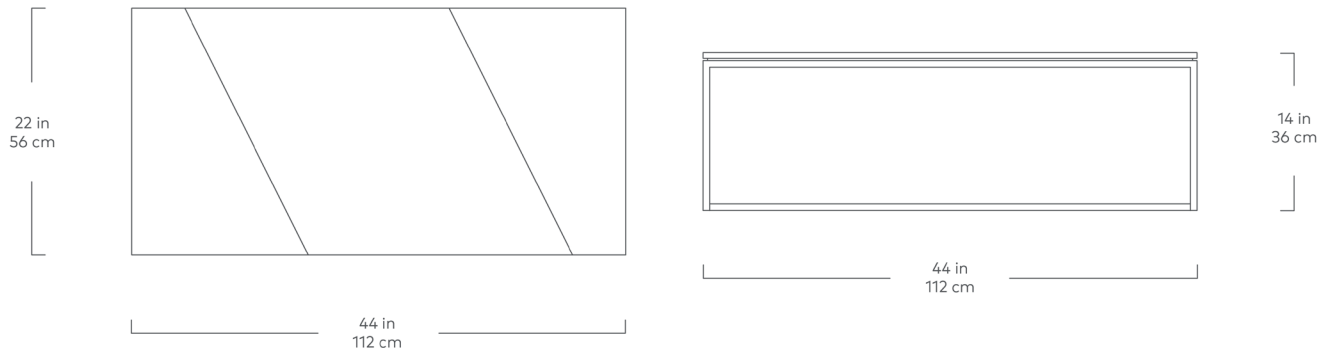

Tobias Coffee Table - Rectangular

Walnut

The Tobias Coffee Table is a minimalist, geometric accent piece well suited for modern spaces. The rectangular top features a dynamic arrangement of walnut wood grain panels, which rest on a slim, solid steel base. A subtle reveal along the table edge creates the illusion of a floating top.

Gus*

FOR PRODUCT INFORMATION, SWATCHES + ORDERING: HELLO@RYPEN.COM | 800.560.0554 | WWW.RYPEN.COM

Tobias Coffee Table - Rectangular

- Top is constructed with an engineered wood core for strength and stability.
- Real-wood veneer top surface with water-based, clear coat finish.
- Bench-made, solid, steel base with durable, powder-coat finish.
- Bumpers on the bottom of base to protect hardwood floors.
- Wood is a natural material, with variations in grain pattern and colour that make each design unique.